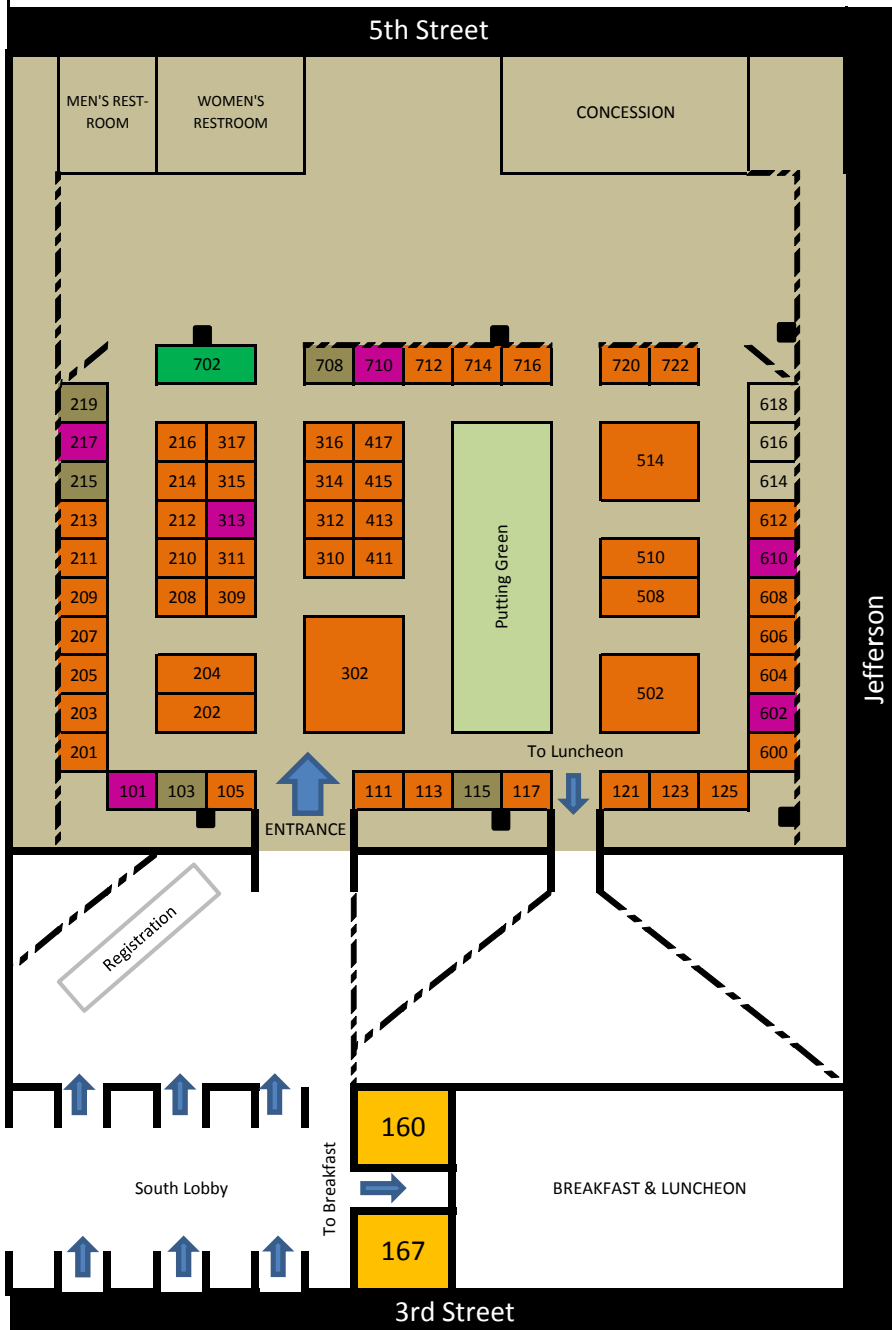

### Southwest Builders Show 2011 Floor Map

- Putting Green
- Seminar Rooms
- AVAILABLE:**
- Standard Booths
- Premium Booths
- Sponsor Booths
- SOLD:**
- Sold
- Sponsor Booth Sold